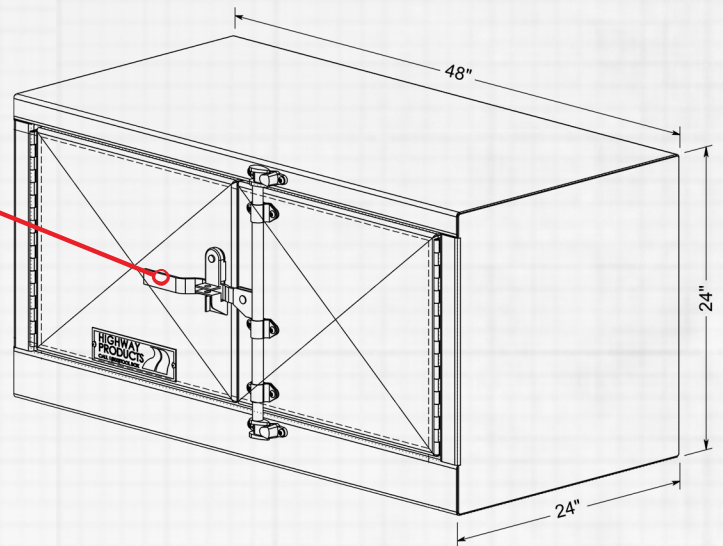

DOUBLE DOOR SEMI SPEC SHEET

0212-001
Double Door Smooth Aluminum Door with Smooth Aluminum Base

SEMI DOUBLE DOOR TOOLBOX

DIMENSIONS (W) X (H) X (D)	ITEM CODE	DOOR FINISH
36" X 18" X 18"	0212 - 001	ALUMINUM
36" X 24" X 24"	0212 - 014	ALUMINUM
36" X 24" X 24"	0212 - 024	STAINLESS STEEL
48" X 18" X 18"	0212 - 002	ALUMINUM
48" X 24" X 24"	0212 - 003	ALUMINUM
48" X 24" X 24"	0212 - 020	STAINLESS STEEL
60" X 18" X 24"	0212 - 004	ALUMINUM
60" X 24" X 24"	0212 - 006	ALUMINUM
60" X 24" X 24"	0212 - 022	STAINLESS STEEL

DOUBLE DOOR SEMI BOX

Measured by Width x Height x Depth

Choose between different **Widths (W)**, **Heights(H)**, **Depths(D)** & **Finishes**
Choose Between **T-Handle** and **Bar Lock**
See Product Spec Sheet for more information

BAR LOCK

T-HANDLE