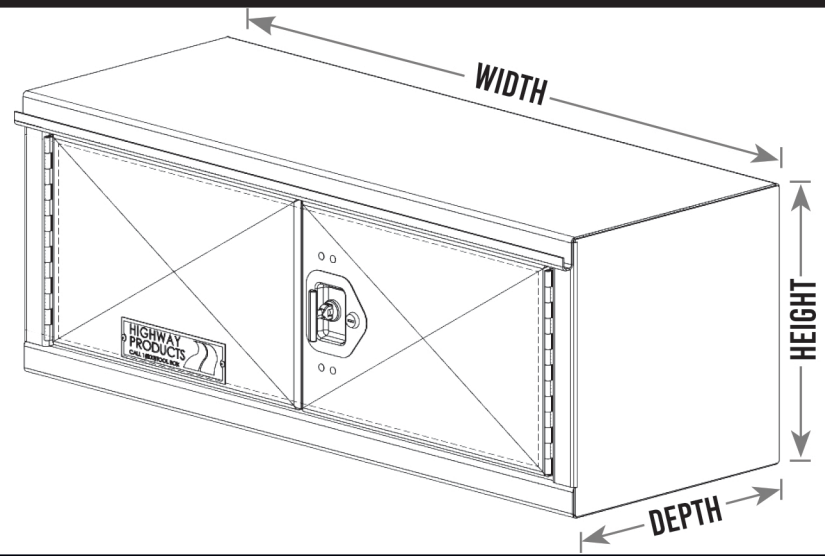

DOUBLE DOOR SEMI SPEC SHEET

0212-001
Double Door Smooth Aluminum Door with Smooth Aluminum Base

SEMI DOUBLE DOOR TOOLBOX

DIMENSIONS (W) X (H) X (D)	ITEM CODE	DOOR FINISH
36" X 18" X 18"	0212 - 001	ALUMINUM
36" X 24" X 24"	0212 - 014	ALUMINUM
36" X 24" X 24"	0212 - 024	STAINLESS STEEL
48" X 18" X 18"	0212 - 002	ALUMINUM
48" X 24" X 24"	0212 - 003	ALUMINUM
48" X 24" X 24"	0212 - 020	STAINLESS STEEL
60" X 18" X 24"	0212 - 004	ALUMINUM
60" X 24" X 24"	0212 - 006	ALUMINUM
60" X 24" X 24"	0212 - 022	STAINLESS STEEL

DOUBLE DOOR SEMI BOX

Measured by Width x Height x Depth

Choose between different **Widths (W)**, **Heights(H)**, **Depths(D)** & **Finishes**
Choose Between **T-Handle** and **Bar Lock**
See Product Spec Sheet for more information

BAR LOCK

T-HANDLE