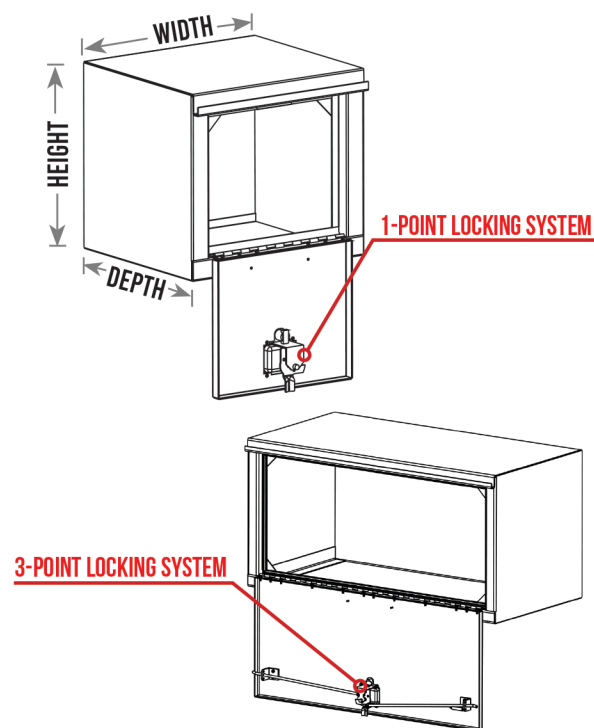

# SEMI DROP DOOR SPEC SHEET

**0112-013**  
Smooth Aluminum with  
Smooth Aluminum Base

**0112-013**  
Smooth Aluminum with  
Smooth Aluminum Base

## SEMI DROP DOOR TOOLBOX

	DIMENSIONS (W) X (H) X (D)	ITEM CODE	DOOR FINISH
1 POINT LOCKING SYSTEM	24" X 18" X 18"	0112-001	ALUMINUM
	24" X 24" X 24"	0112-026	ALUMINUM
	24" X 24" X 24"	9001-241	STAINLESS STEEL
	30" X 18" X 13"	0112-013	ALUMINUM
	30" X 18" X 13"	0112-027	STAINLESS STEEL
	30" X 18" X 18"	0112-002	ALUMINUM
	30" X 18" X 18"	0112-025	STAINLESS STEEL
	36" X 18" X 18"	0112-003	ALUMINUM
	36" X 18" X 18"	0112-010	STAINLESS STEEL
	36" X 24" X 24"	0112-004	ALUMINUM
3 POINT LOCKING SYSTEM	48" X 18" X 18"	0112-005	ALUMINUM
	48" X 24" X 24"	0112-006	ALUMINUM
	60" X 18" X 18"	0112-007	ALUMINUM
	60" X 24" X 24"	0112-008	ALUMINUM
	72" X 18" X 18"	0112-009	ALUMINUM
	<b>DROP DOOR CHAIN KIT</b>	<b>570-00018</b>	<b>ACCESSORY</b>

# SEMI DROP DOOR TOOLBOX

Measured by Width x Height x Depth

Choose between different **Widths (W)**, **Heights (H)**, **Depths (D)** & **Finishes**  
See Product Spec Sheet for more information