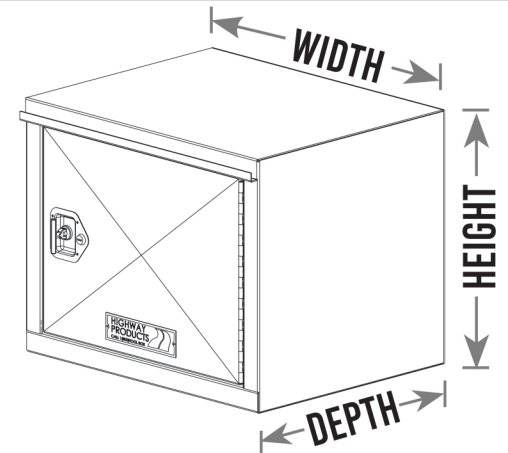

SEMI SIDE OPEN TOOLBOX

SEMI SIDE OPEN TOOLBOX

DIMENSIONS (W) X (H) X (D) ^{INCHES}

ITEM CODE

DOOR FINISH

24" X 24" X 24"

0312 - 001

ALUMINUM - RIGHT SIDE HINGE

ALUMINUM - RIGHT SIDE HINGE

36" X 24" X 24"

0312 - 004

ALUMINUM - LEFT SIDE HINGE

36" X 24" X 24"

9003 - 077

STAINLESS STEEL - RIGHT SIDE HINGE

SEMI SIDE OPEN TOOLBOX

Measured by Width x Height x Depth

Choose between different **Widths (W)** & **Finishes**
See Product Spec Sheet for more information