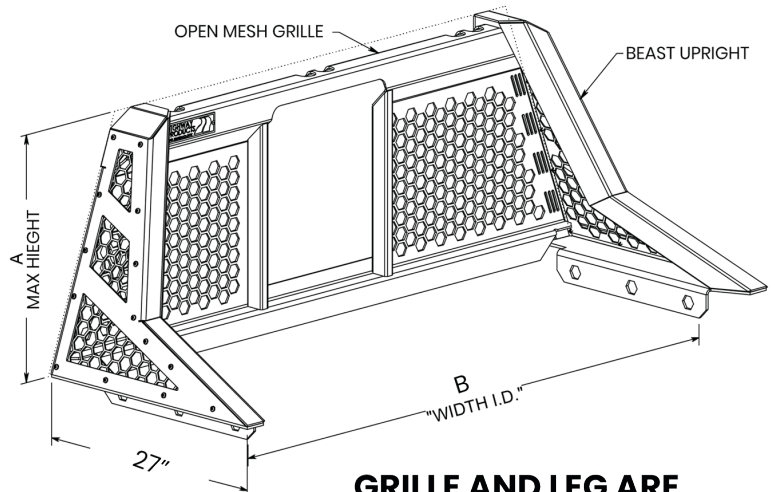

SIZE	A	B
<b>SIZE 1</b>	24.875	61.75 - 65.75
<b>SIZE 2 &amp; 6</b>	22.875	60.00 - 64.00
<b>SIZE 4</b>	26.875	62.50 - 66.50
<b>SIZE 5</b>	25.875	61.50 - 65.50
<b>SIZE 7</b>	24.875	60.00 - 64.00

**"HD" MEANS LIGHTS IN GRILLE**

**GUARDIAN UPRIGHT**  
REQUIRES FOOT

**SAVAGE UPRIGHT**

**GRILLE AND LEG ARE  
.188 ALUMINUM**