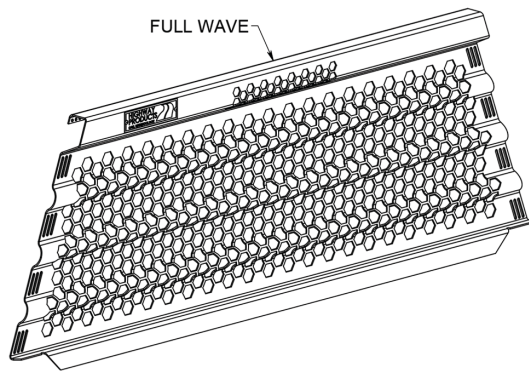

HEADACHE RACK FITMENT CHART

SIZE	VEHICLE MAKE / MODEL	YEAR START - YEAR END
SIZE 1	Dodge / 1500	2002 - 2018
	Dodge / 2500 - 3500	2002 - 2023
	Chevy / GM / 1500	1999 - 2007
	Chevy / GM / 2500 - 3500	1999 - 2007
	Nissan / Titan	2004 - 2015
SIZE 2	Dodge / 1500	2019 - 2023
	Ford / F150	2004 - 2023
	Chevy / GM / 1500	2008 - 2018
	Chevy / GM / 2500 - 3500	2008 - 2019
	Nissan / Titan	2016 - 2023
	Toyota / Tundra	2000 - 2023
SIZE 4	Ford / Super Duty	1999 - 2016
SIZE 5	Ford / Super Duty	2017 - 2023
SIZE 6	Chevy / GM / 1500	2019 - 2023
SIZE 7	Chevy / GM / 2500 - 3500	2020 - 2023

**UPRIGHT IS .118 ALUMINUM
.125 POLISHED ALUMINUM
.125 DIAMOND PLATE**

**GRILLE IS .118 ALUMINUM
OR .125 POLISHED ALUMINUM**

REQUIRES FOOT / TRUCK BED RAIL

SIZE	A	B
SIZE 1	24.875	61.75 - 65.75
SIZE 2 & 6	22.875	60.00 - 64.00
SIZE 4	26.875	62.50 - 66.50
SIZE 5	25.875	61.50 - 65.50
SIZE 7	24.875	60.00 - 64.00