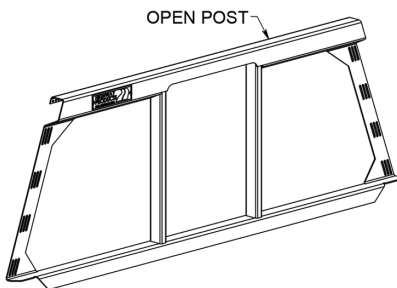

**UPRIGHT IS .118 ALUMINUM
.125 POLISHED ALUMINUM
.125 DIAMOND PLATE**

**GRILLE IS .118 ALUMINUM
OR .125 POLISHED ALUMINUM**

REQUIRES FOOT / TRUCK BED RAIL

SIZE	A	B
SIZE 1	24.875	61.75 - 65.75
SIZE 2 & 6	22.875	60.00 - 64.00
SIZE 4	26.875	62.50 - 66.50
SIZE 5	25.875	61.50 - 65.50
SIZE 7	24.875	60.00 - 64.00