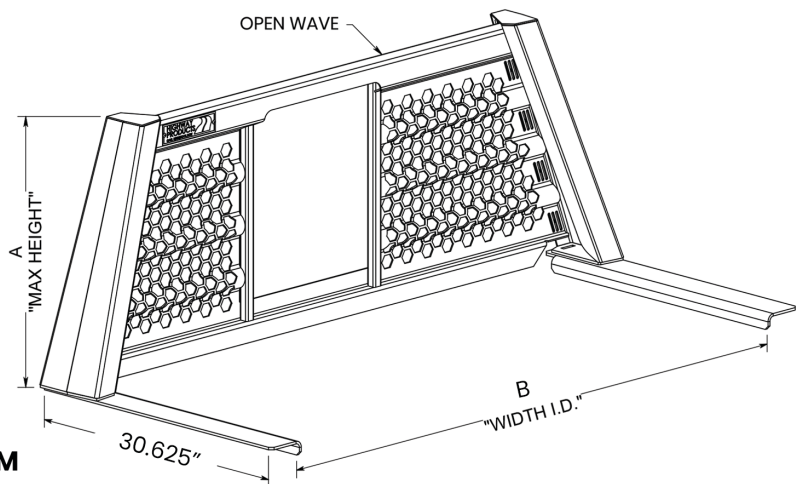

**UPRIGHT IS .118 ALUMINUM
.125 POLISHED ALUMINUM
.125 DIAMOND PLATE**

**GRILLE IS .118 ALUMINUM
OR .125 POLISHED ALUMINUM**

REQUIRES FOOT / TRUCK BED RAIL

SIZE	A	B
SIZE 1	24.875	61.75 - 65.75
SIZE 2 & 6	22.875	60.00 - 64.00
SIZE 4	26.875	62.50 - 66.50
SIZE 5	25.875	61.50 - 65.50
SIZE 7	24.875	60.00 - 64.00