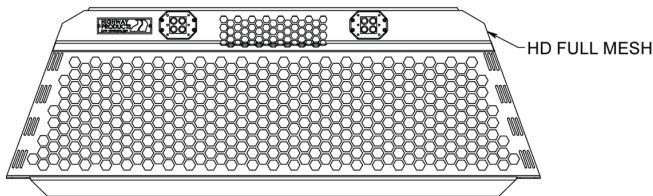

HEADACHE RACK FITMENT CHART

SIZE	VEHICLE MAKE / MODEL	YEAR START - YEAR END
SIZE 1	Dodge / 1500	2002 - 2018
	Dodge / 2500 - 3500	2002 - 2023
	Chevy / GM / 1500	1999 - 2007
	Chevy / GM / 2500 - 3500	1999 - 2007
	Nissan / Titan	2004 - 2015
SIZE 2	Dodge / 1500	2019 - 2023
	Ford / F150	2004 - 2023
	Chevy / GM / 1500	2008 - 2018
	Chevy / GM / 2500 - 3500	2008 - 2019
	Nissan / Titan	2016 - 2023
	Toyota / Tundra	2000 - 2023
SIZE 4	Ford / Super Duty	1999 - 2016
SIZE 5	Ford / Super Duty	2017 - 2023
SIZE 6	Chevy / GM / 1500	2019 - 2023
SIZE 7	Chevy / GM / 2500 - 3500	2020 - 2023

SIZE	A	B
SIZE 1	24.875	61.75 - 65.75
SIZE 2 & 6	22.875	60.00 - 64.00
SIZE 4	26.875	62.50 - 66.50
SIZE 5	25.875	61.50 - 65.50
SIZE 7	24.875	60.00 - 64.00

"HD" MEANS LIGHTS IN GRILLE

**GRILLE AND LEG ARE
.188 ALUMINUM**

GUARDIAN UPRIGHT
REQUIRES FOOT

SAVAGE UPRIGHT

SAVAGE™

OPEN-POST

OPEN-MESH

FULL-MESH

OPEN-POST

SIZE	ITEM CODE	UPRIGHTS	CENTER FINISH
Size 1	4011-047-BK62	Smooth Black	Smooth Black
Size 2	4011-051-BK62	Smooth Black	Smooth Black
Size 4	4011-055-BK62	Smooth Black	Smooth Black
Size 5	4011-059-BK62	Smooth Black	Smooth Black
Size 6	4011-101-BK62	Smooth Black	Smooth Black
Size 7	4011-122-BK62	Smooth Black	Smooth Black