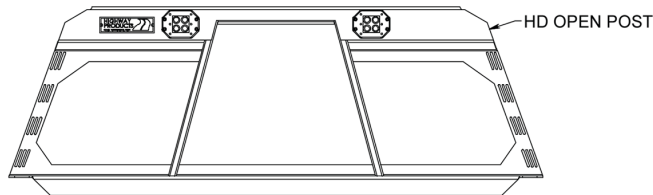

HEADACHE RACK FITMENT CHART

SIZE	VEHICLE MAKE / MODEL	YEAR START - YEAR END
SIZE 1	Dodge / 1500	2002 - 2018
	Dodge / 2500 - 3500	2002 - 2023
	Chevy / GM / 1500	1999 - 2007
	Chevy / GM / 2500 - 3500	1999 - 2007
	Nissan / Titan	2004 - 2015
SIZE 2	Dodge / 1500	2019 - 2023
	Ford / F150	2004 - 2023
	Chevy / GM / 1500	2008 - 2018
	Chevy / GM / 2500 - 3500	2008 - 2019
	Nissan / Titan	2016 - 2023
	Toyota / Tundra	2000 - 2023
SIZE 4	Ford / Super Duty	1999 - 2016
SIZE 5	Ford / Super Duty	2017 - 2023
SIZE 6	Chevy / GM / 1500	2019 - 2023
SIZE 7	Chevy / GM / 2500 - 3500	2020 - 2023

SIZE	A	B
SIZE 1	24.875	61.75 - 65.75
SIZE 2 & 6	22.875	60.00 - 64.00
SIZE 4	26.875	62.50 - 66.50
SIZE 5	25.875	61.50 - 65.50
SIZE 7	24.875	60.00 - 64.00

"HD" MEANS LIGHTS IN GRILLE

**GRILLE AND LEG ARE
.188 ALUMINUM**