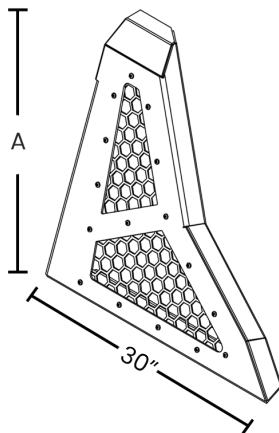

HEADACHE RACK FITMENT CHART

SIZE	VEHICLE MAKE / MODEL	YEAR START - YEAR END
SIZE 1	Dodge / 1500	2002 - 2018
	Dodge / 2500 - 3500	2002 - 2023
	Chevy / GM / 1500	1999 - 2007
	Chevy / GM / 2500 - 3500	1999 - 2007
	Nissan / Titan	2004 - 2015
SIZE 2	Dodge / 1500	2019 - 2023
	Ford / F150	2004 - 2023
	Chevy / GM / 1500	2008 - 2018
	Chevy / GM / 2500 - 3500	2008 - 2019
	Nissan / Titan	2016 - 2023
	Toyota / Tundra	2000 - 2023
SIZE 4	Ford / Super Duty	1999 - 2016
SIZE 5	Ford / Super Duty	2017 - 2023
SIZE 6	Chevy / GM / 1500	2019 - 2023
SIZE 7	Chevy / GM / 2500 - 3500	2020 - 2023

SIZE	A	B
SIZE 1	24.875	61.75 - 65.75
SIZE 2 & 6	22.875	60.00 - 64.00
SIZE 4	26.875	62.50 - 66.50
SIZE 5	25.875	61.50 - 65.50
SIZE 7	24.875	60.00 - 64.00

"HD" MEANS LIGHTS IN GRILLE

**GRILLE AND LEG ARE
.188 ALUMINUM**

GUARDIAN UPRIGHT
REQUIRES FOOT

SAVAGE UPRIGHT

SAVAGE™

OPEN-POST

OPEN-MESH

FULL-MESH

OPEN-POST

SIZE	ITEM CODE	UPRIGHTS	CENTER FINISH
Size 1	4011-047-BK62	Smooth Black	Smooth Black
Size 2	4011-051-BK62	Smooth Black	Smooth Black
Size 4	4011-055-BK62	Smooth Black	Smooth Black
Size 5	4011-059-BK62	Smooth Black	Smooth Black
Size 6	4011-101-BK62	Smooth Black	Smooth Black
Size 7	4011-122-BK62	Smooth Black	Smooth Black

OPEN-MESH

SIZE	ITEM CODE	UPRIGHTS	CENTER FINISH
Size 1	4011-046-BK62	Smooth Black	Smooth Black
Size 2	4011-050-BK62	Smooth Black	Smooth Black
Size 4	4011-054-BK62	Smooth Black	Smooth Black
Size 5	4011-058-BK62	Smooth Black	Smooth Black
Size 6	4011-100-BK62	Smooth Black	Smooth Black
Size 7	4011-116-BK62	Smooth Black	Smooth Black