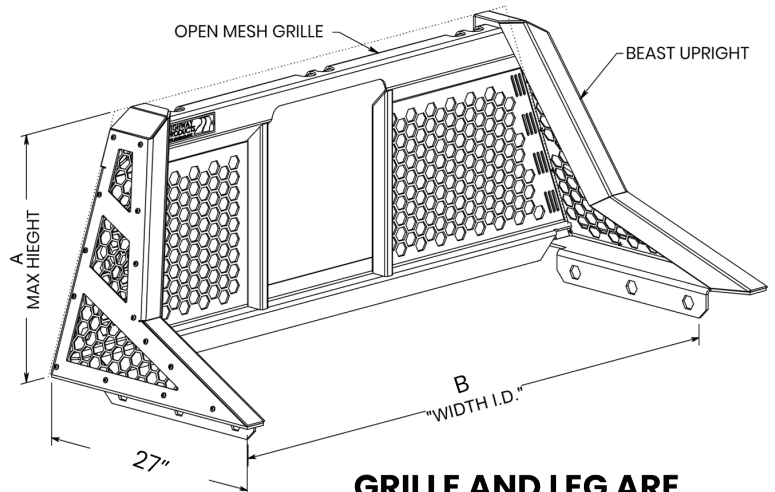

SIZE	A	B
SIZE 1	24.875	61.75 - 65.75
SIZE 2 & 6	22.875	60.00 - 64.00
SIZE 4	26.875	62.50 - 66.50
SIZE 5	25.875	61.50 - 65.50
SIZE 7	24.875	60.00 - 64.00

"HD" MEANS LIGHTS IN GRILLE

**GRILLE AND LEG ARE
.188 ALUMINUM**

GUARDIAN UPRIGHT
REQUIRES FOOT

SAVAGE UPRIGHT

SAVAGE™

OPEN-POST

OPEN-MESH

FULL-MESH

OPEN-POST

SIZE	ITEM CODE	UPRIGHTS	CENTER FINISH
Size 1	4011-047-BK62	Smooth Black	Smooth Black
Size 2	4011-051-BK62	Smooth Black	Smooth Black
Size 4	4011-055-BK62	Smooth Black	Smooth Black
Size 5	4011-059-BK62	Smooth Black	Smooth Black
Size 6	4011-101-BK62	Smooth Black	Smooth Black
Size 7	4011-122-BK62	Smooth Black	Smooth Black