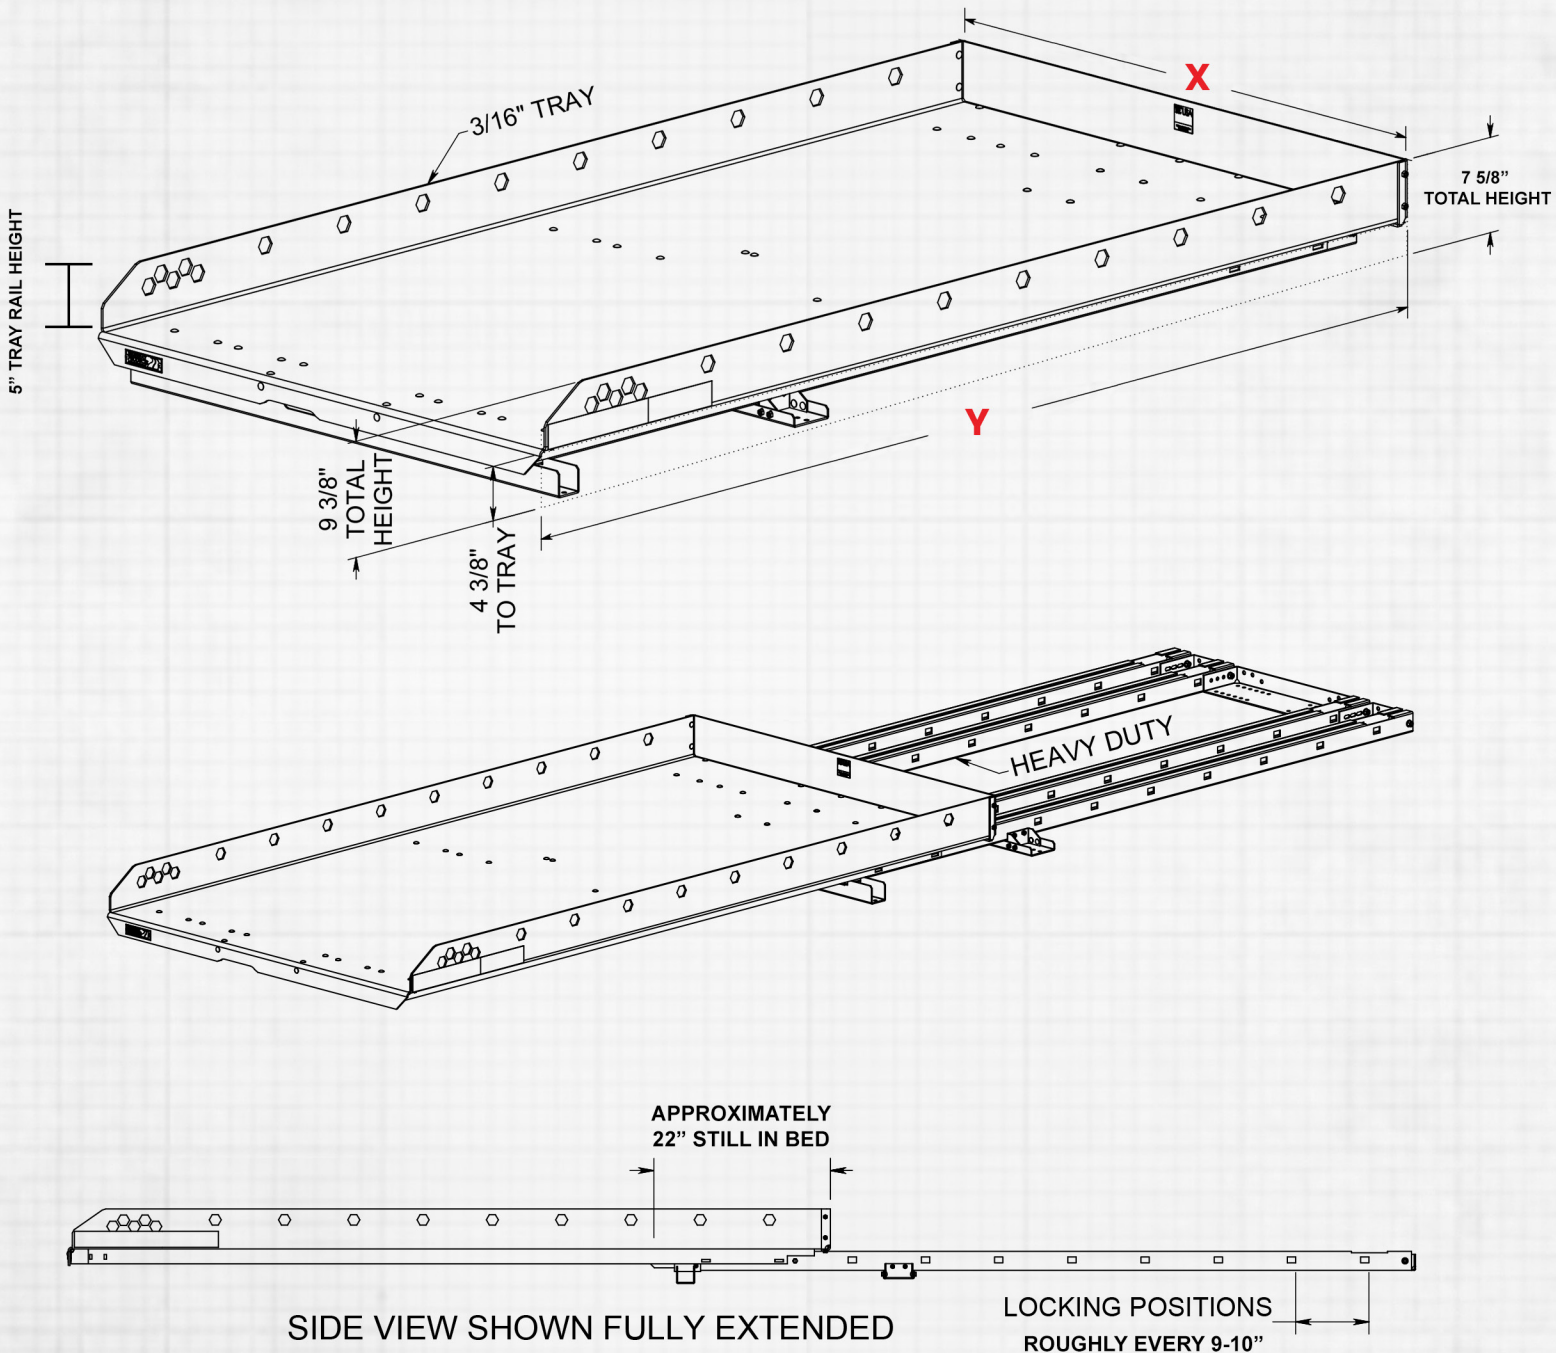

# XT4000 TRUCK SLIDE

Exact dimensions (X,Y) vary based on the size of your bed

## **XT1200**

1,200 lb. payload capacity, two 10-ga. galvanized steel track and 1/8" aluminum tray.

ITEM CODE	WIDTH × HEIGHT × DEPTH	DESCRIPTION	WEIGHT	FINISH
4312-100	49.38" × 5" × 95.25"	Full Size 8' Beds	225 lbs.	Smooth Aluminum
4312-105	49.38" × 5" × 80.5"	Full Size 6.9' Beds	196 lbs.	Smooth Aluminum
4312-101	49.38" × 5" × 74.5"	Full Size 6.5' Beds	185 lbs.	Smooth Aluminum
4312-102	49.38" × 5" × 64"	Full Size 5.5' Beds	152 lbs.	Smooth Aluminum
4312-107	47" × 5" × 95.25"	8' Service Body Slide	222 lbs.	Smooth Aluminum
4312-104	41.5" × 5" × 70"	Mid Size 6' Beds	156 lbs.	Smooth Aluminum
4312-103	41.5" × 5" × 58"	Mid Size 5' Beds	135 lbs.	Smooth Aluminum
4312-106	43.5" × 5" × 58"	Gladiator 5' Beds	136 lbs.	Smooth Aluminum

## **XT2000**

2,000 lb. payload capacity, two 10-ga. galvanized steel track and 1/8" aluminum tray.

ITEM CODE	WIDTH × HEIGHT × DEPTH	DESCRIPTION	WEIGHT	FINISH
4312-002	49.38" × 5" × 95.25"	Full Size 8' Beds	264 lbs.	Smooth Aluminum
4312-009	49.38" × 5" × 80.5"	Full size 6.9' Bed	229 lbs.	Smooth Aluminum
4312-003	49.38" × 5" × 74.5"	Full Size 6.5' Beds	215 lbs.	Smooth Aluminum
4312-004	49.38" × 5" × 65.5"	Full Size 5.5' Beds	178 lbs.	Smooth Aluminum
4312-029	47" × 5" × 95.25"	8' Service Body Slide	260 lbs.	Smooth Aluminum

## **XT4000**

4,000 lb. payload capacity, four 10-ga. galvanized steel track and 3/16" aluminum tray.

ITEM CODE	WIDTH × HEIGHT × DEPTH	DESCRIPTION	WEIGHT	FINISH
4312-013	49.38" × 5" × 95.25"	Full size 8' Beds	467 lbs.	Smooth Aluminum
9043-125	47" × 5" × 94.75"	8' Service Body Slide	454 lbs.	Smooth Aluminum
4312-028	49.38" × 5" × 80.5"	Full size 6.9' Bed	397 lbs.	Smooth Aluminum
4312-008	49.38" × 5" × 74.5"	Full size 6.5' Beds	370 lbs.	Smooth Aluminum