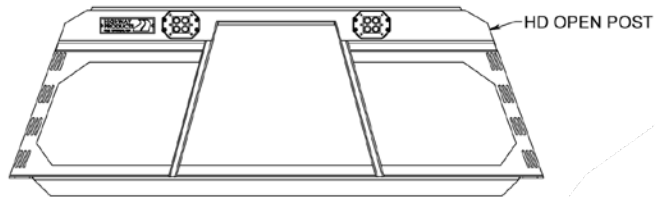

HEADACHE RACK FITMENT CHART

SIZE	VEHICLE MAKE / MODEL	YEAR START - YEAR END
SIZE 1	Dodge / 1500	2002 - 2018
	Dodge / 2500 - 3500	2002 - 2023
	Chevy / GM / 1500	1999 - 2007
	Chevy / GM / 2500 - 3500	1999 - 2007
	Nissan / Titan	2004 - 2015
SIZE 2	Dodge / 1500	2019 - 2023
	Ford / F150	2004 - 2023
	Chevy / GM / 1500	2008 - 2018
	Chevy / GM / 2500 - 3500	2008 - 2019
	Nissan / Titan	2016 - 2023
	Toyota / Tundra	2000 - 2023
SIZE 4	Ford / Super Duty	1999 - 2016
SIZE 5	Ford / Super Duty	2017 - 2023
SIZE 6	Chevy / GM / 1500	2019 - 2023
SIZE 7	Chevy / GM / 2500 - 3500	2020 - 2023

SIZE	A	B
SIZE 1	24.875	61.75 - 65.75
SIZE 2 & 6	22.875	60.00 - 64.00
SIZE 4	26.875	62.50 - 66.50
SIZE 5	25.875	61.50 - 65.50
SIZE 7	24.875	60.00 - 64.00

"HD" MEANS LIGHTS IN GRILLE

**GRILLE AND LEG ARE
.188 ALUMINUM**