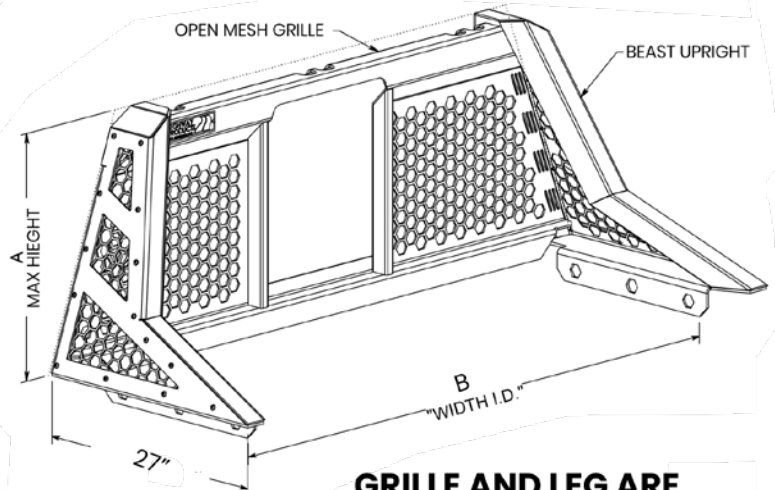

SIZE	A	B
SIZE 1	24.875	61.75 - 65.75
SIZE 2 & 6	22.875	60.00 - 64.00
SIZE 4	26.875	62.50 - 66.50
SIZE 5	25.875	61.50 - 65.50
SIZE 7	24.875	60.00 - 64.00

"HD" MEANS LIGHTS IN GRILLE

**GRILLE AND LEG ARE
.188 ALUMINUM**

GUARDIAN UPRIGHT
REQUIRES FOOT

SAVAGE UPRIGHT

GUARDIAN™

OPEN-POST

OPEN-MESH

FULL-MESH

OPEN-POST

SIZE	ITEM CODE	UPRIGHTS	CENTER FINISH
Size 1	4011-034-BK62	Smooth Black	Smooth Black
Size 2	4011-037-BK62	Smooth Black	Smooth Black
Size 4	4011-040-BK62	Smooth Black	Smooth Black
Size 5	4011-043-BK62	Smooth Black	Smooth Black
Size 6	4011-093-BK62	Smooth Black	Smooth Black
Size 7	4011-120-BK62	Smooth Black	Smooth Black