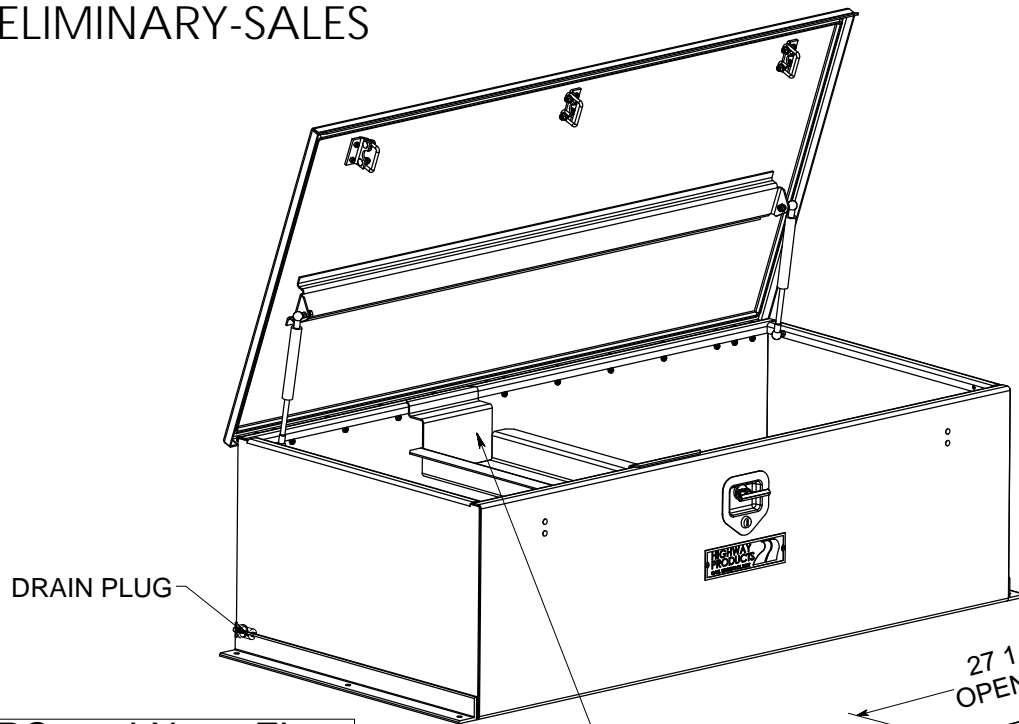

PRELIMINARY-SALES

PC LX FI

DOCK BOX TRAY
(545-xxxxx)

OPTIONS	YES	NO
LOCK	3P	
ID PLATE	X	
GAS CYLINDER	X	
TRAY	X	
CHAINS		X
DRAIN HOLES		X

MATERIAL:	1/8" ALUMINUM	PROJECT #:	1883
FINISH:	SMOOTH		

REVISION:	APVL BY:	ENG DATE:
	TJK	01/22/2018
OV1		