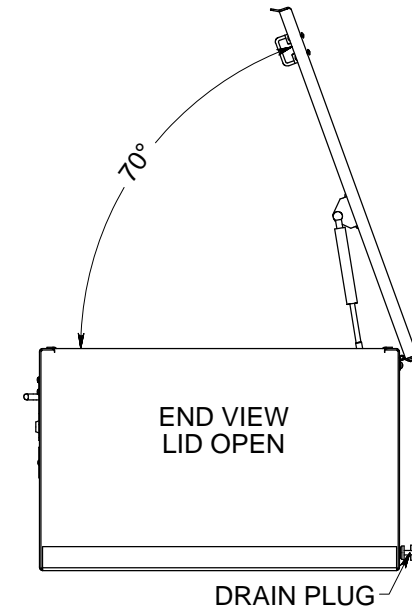

PRELIMINARY-SALES

PC LX FI

DOCK BOX TRAY
(545-xxxxx)

OPTIONS	YES	NO
LOCK	3P	
ID PLATE	X	
GAS CYLINDER	X	
TRAY	X	
CHAINS		X
DRAIN HOLES		X

MATERIAL:	1/8" ALUMINUM	PROJECT #:	1883
FINISH:	SMOOTH		

REVISION:	APVL BY:	ENG DATE:
	TJK	01/22/2018
OV1		