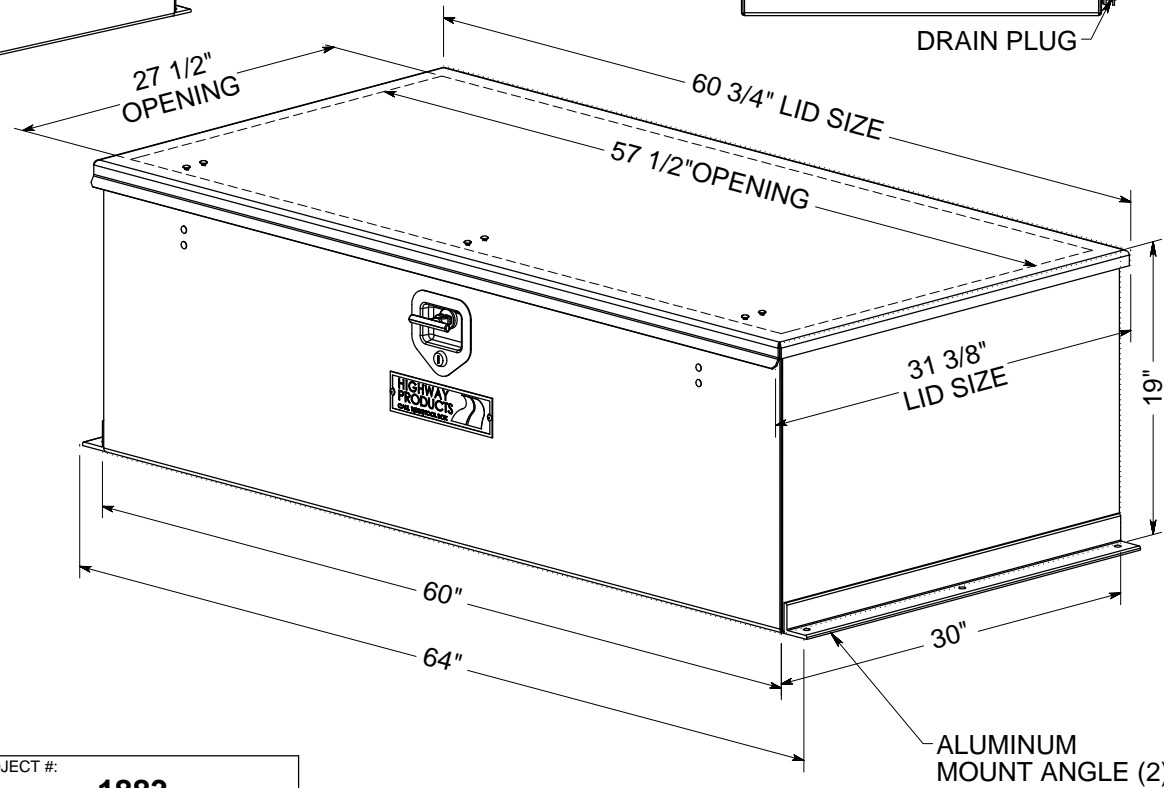

PRELIMINARY-SALES

PC LX FI

DOCK BOX TRAY
(545-xxxxx)

OPTIONS	YES	NO
LOCK	3P	
ID PLATE	X	
GAS CYLINDER	X	
TRAY	X	
CHAINS		X
DRAIN HOLES		X

MATERIAL:	1/8" ALUMINUM	PROJECT #:	1883
FINISH:	SMOOTH		

REVISION:	APVL BY:	ENG DATE:
	TJK	01/22/2018
OV1		

DOCK BOX

ALUMINUM MOUNT ANGLE (2)

HIGHWAY PRODUCTS
1-800-TOOL BOX
FAX 1-800-465-9545
800TOOLBOX.COM