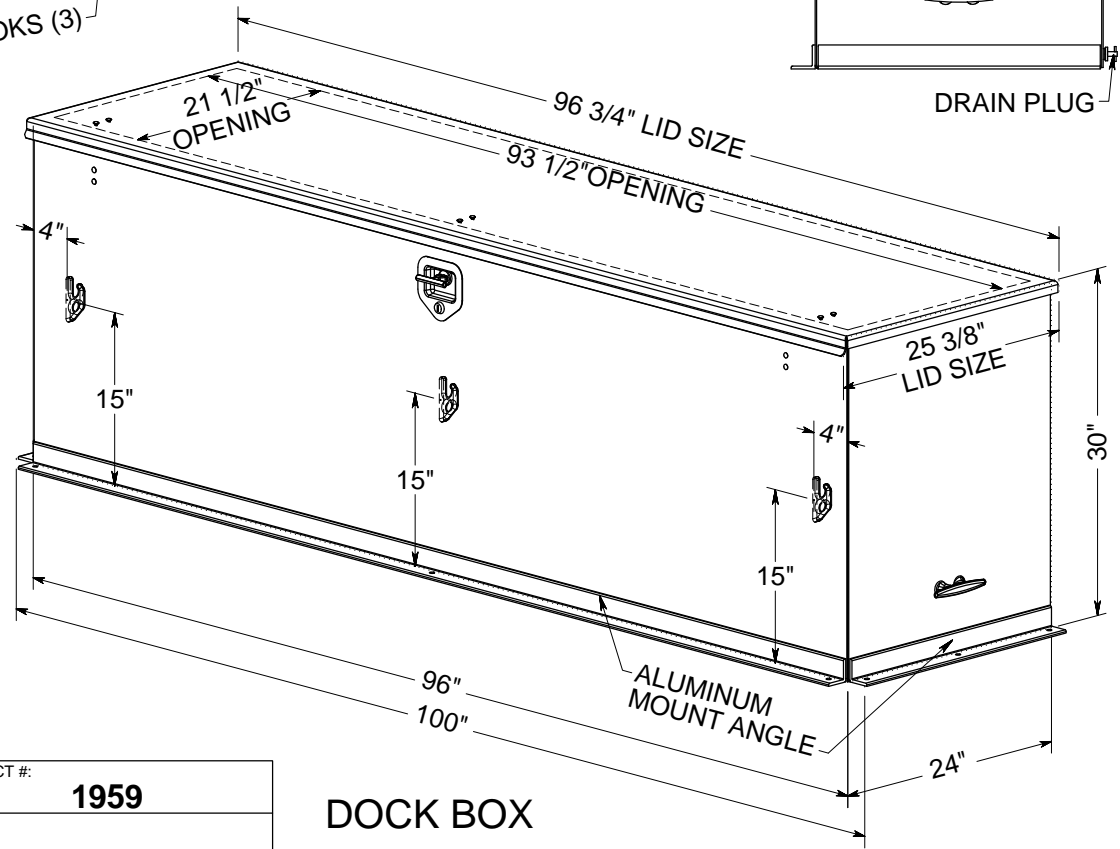

# FAB

OPTIONS	YES	NO
LOCK	3P	
ID PLATE		X
GAS CYLINDER	X	
TRAY	2	
CHAINS		X
DRAIN HOLES		X

MATERIAL:	<b>1/8" ALUMINUM</b>	PROJECT #:	<b>1959</b>
FINISH:	<b>SMOOTH</b>		

REVISION:	APVL BY:	ENG DATE:
<b>AA</b>	CSM	03/07/2018
OV1		