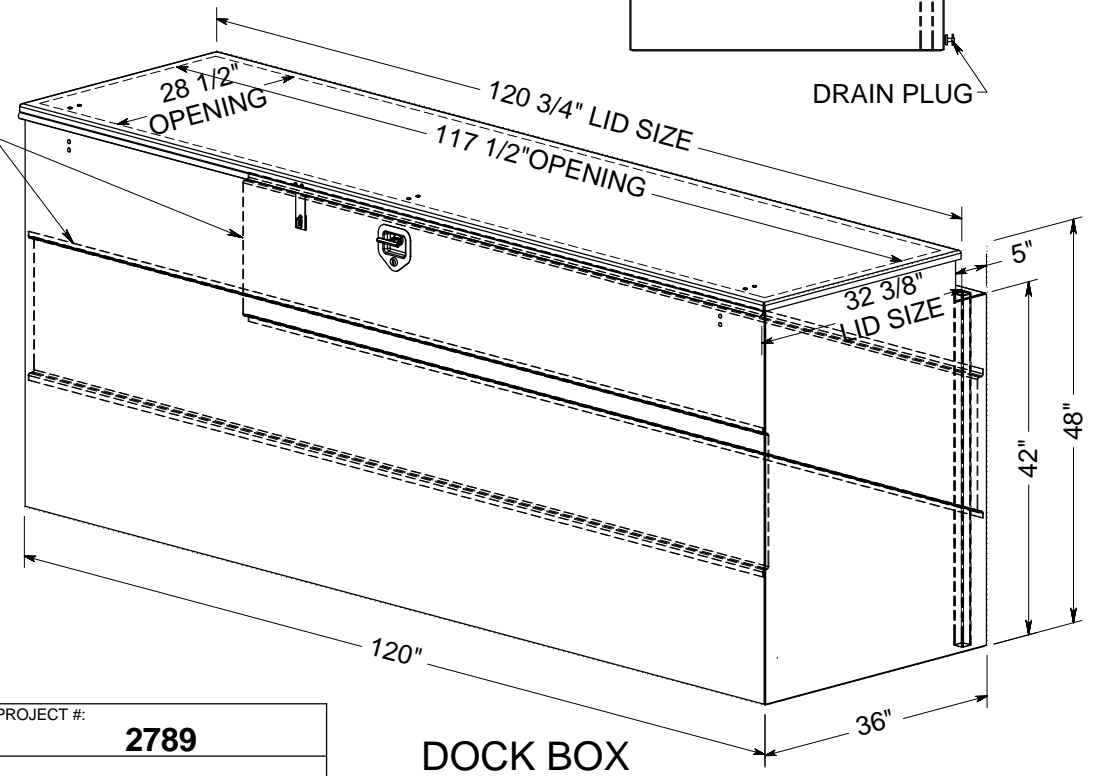

PC LX FI

INTERNAL STIFFENER FRONT AND REAR OF BOX

OPTIONS	YES	NO
LOCK	3P	
ID PLATE		X
GAS CYLINDER	X	
TRAY		X
CHAINS		X
DRAIN HOLES		X

MATERIAL: 1/8" ALUMINUM		PROJECT #: 2789
FINISH: SMOOTH		
REVISION: AA	APVL BY: CSM	ENG DATE: 06/03/2019
OV1	SALE BY:	

DOCK BOX