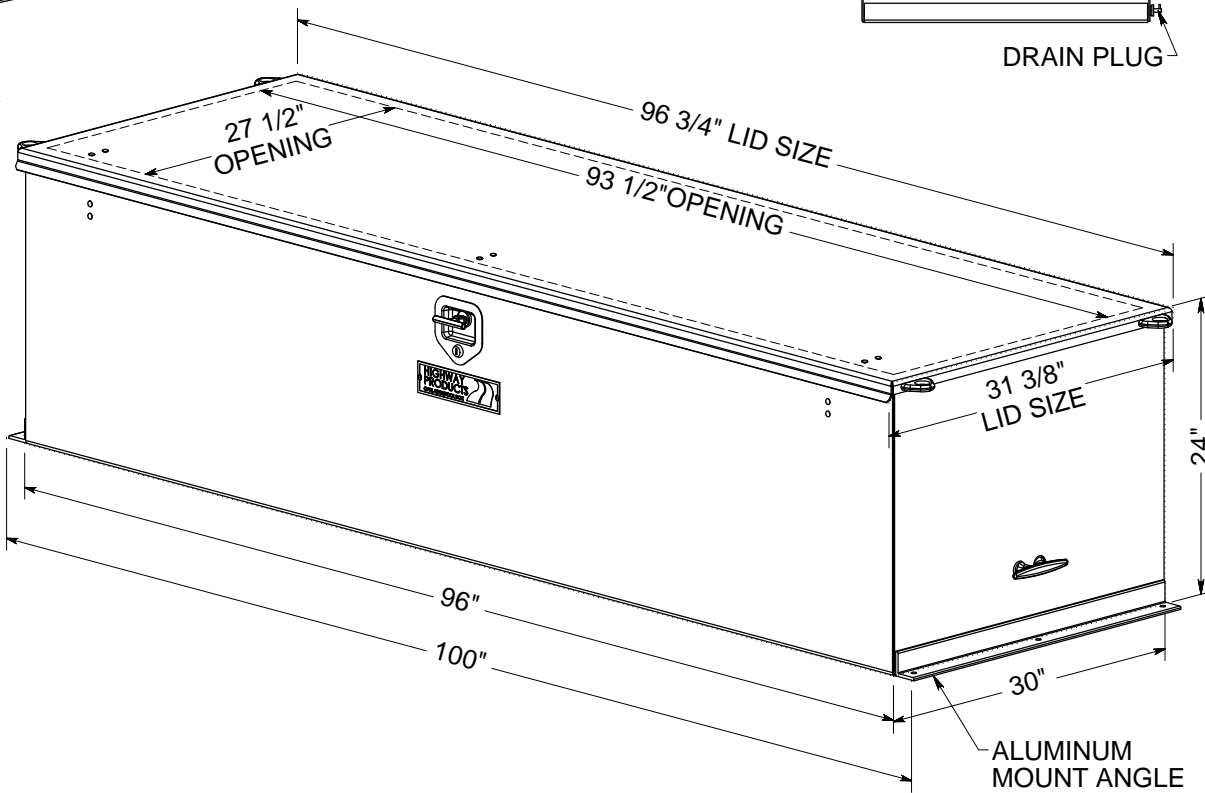

PC LX FI

OPTIONS	YES	NO
LOCK	3P	
ID PLATE	X	
GAS CYLINDER	X	
TRAY	X	
CHAINS		X
DRAIN HOLES		X

MATERIAL:	1/8" ALUMINUM		PROJECT #:	3229
FINISH:	SMOOTH			
REVISION:	APVL BY:	ENG DATE:		
AA	CSM	03/02/2020		
OV1				