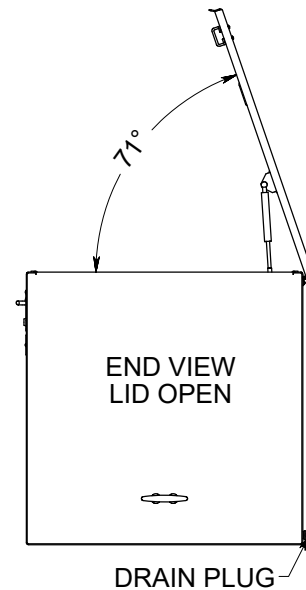

PRELIMINARY-SALES

DOCK BOX

PC LX FI

OPTIONS	YES	NO
LOCK	3P	
ID PLATE	X	
GAS CYLINDER	X	
TRAY	X	
CHAINS		X
DRAIN HOLES	X	

MATERIAL:		<b>1/8" ALUMINUM</b>		PROJECT #:	<b>3311</b>
FINISH:		<b>SMOOTH</b>			
REVISION:	APVL BY:	ENG DATE:			
	MSF	05/19/2020			
OV1					