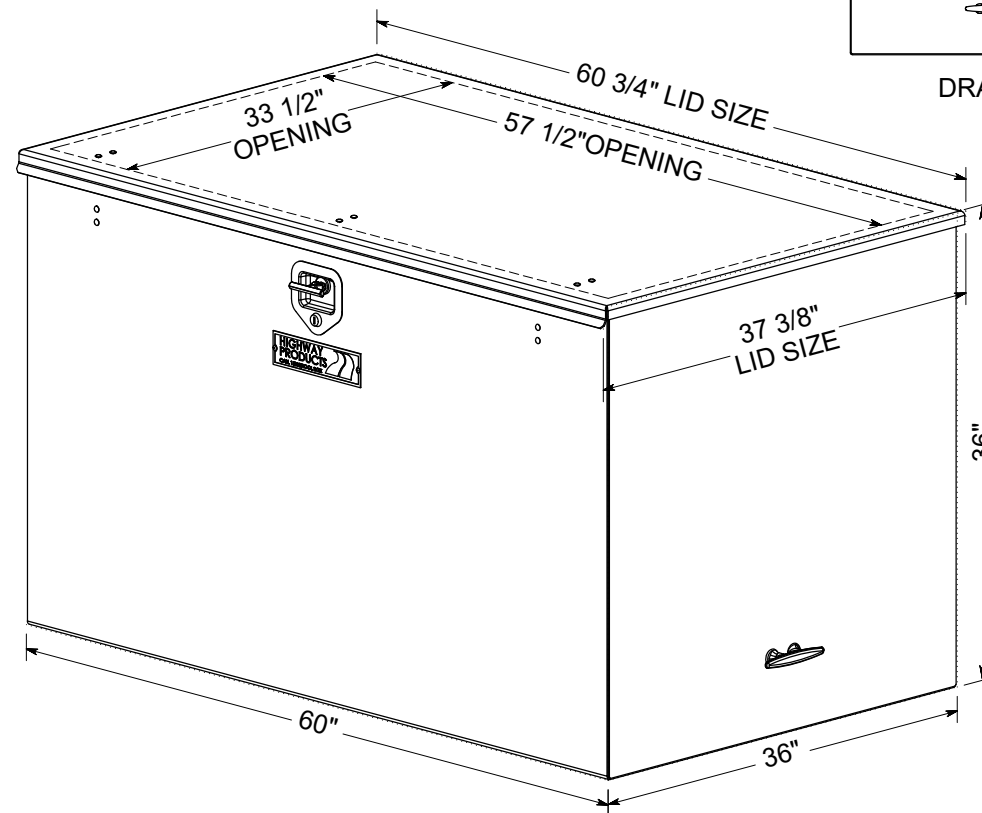

PRELIMINARY-SALES

DOCK BOX

PC LX FI

OPTIONS	YES	NO
LOCK	3P	
ID PLATE	X	
GAS CYLINDER	X	
TRAY	X	
CHAINS		X
DRAIN HOLES	X	

MATERIAL:		<b>1/8" ALUMINUM</b>		PROJECT #:	<b>3311</b>
FINISH:		<b>SMOOTH</b>			
REVISION:	APVL BY:	ENG DATE:			
	MSF	05/19/2020			
OV1					