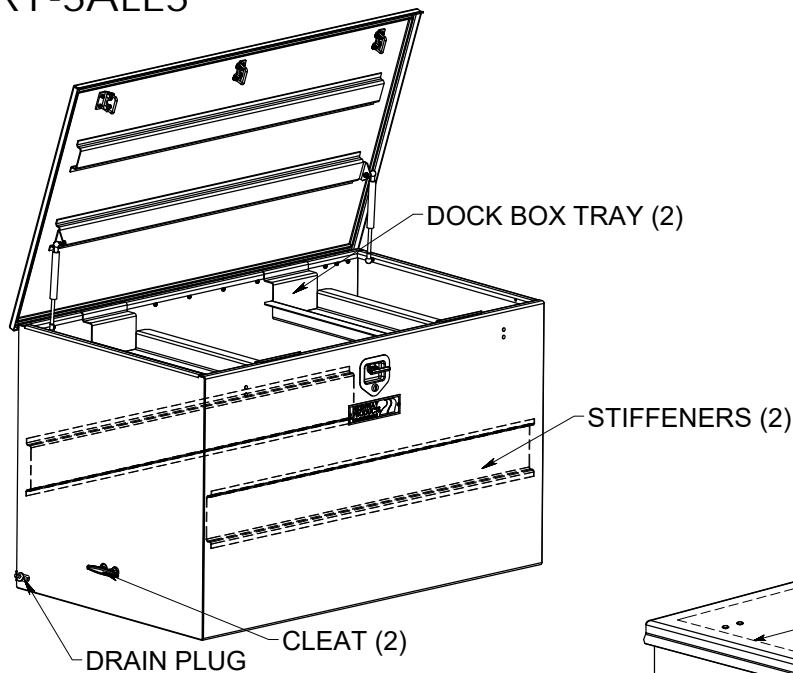

PRELIMINARY-SALES

DOCK BOX

PC LX FI

OPTIONS	YES	NO
LOCK	3P	
ID PLATE	X	
GAS CYLINDER	X	
TRAY	X	
CHAINS		X
DRAIN HOLES	X	

MATERIAL:		<b>1/8" ALUMINUM</b>		PROJECT #:	<b>3311</b>
FINISH:		<b>SMOOTH</b>			
REVISION:	APVL BY:	ENG DATE:			
	MSF	05/19/2020			
OV1					