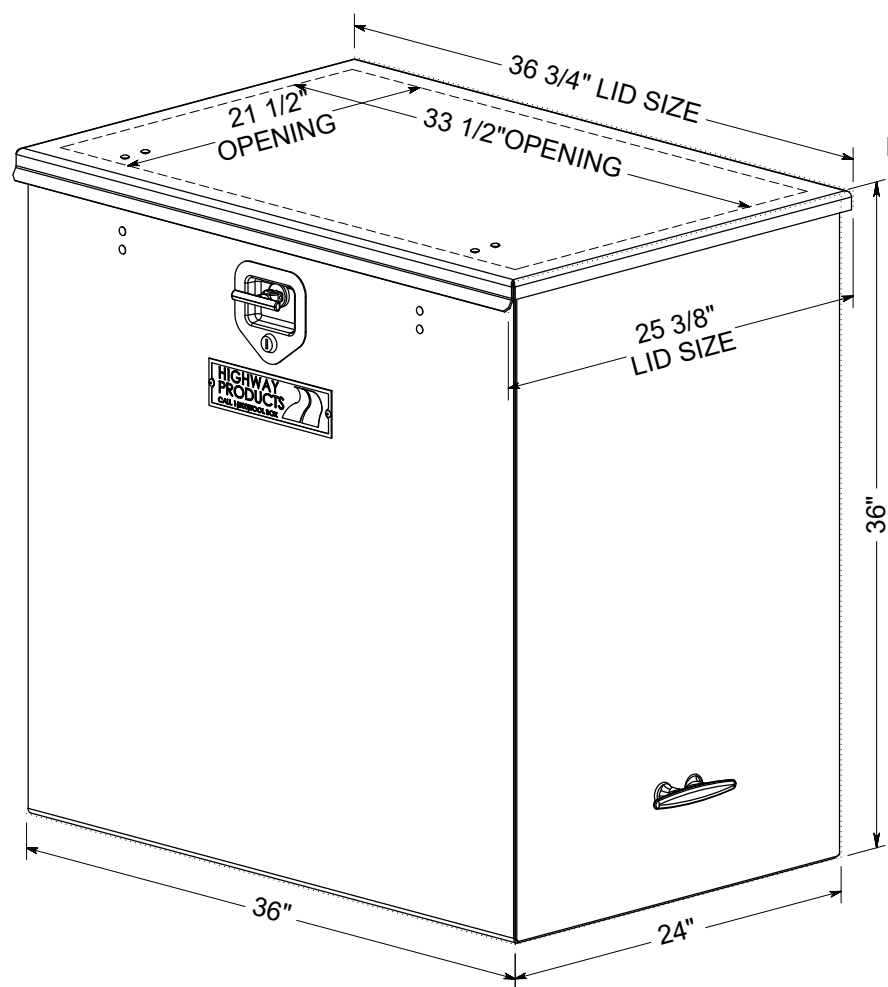

PRELIMINARY-SALES

PC LX FI

OPTIONS	YES	NO
LOCK	2P	
ID PLATE	X	
GAS CYLINDER	X	
TRAY	X	
CHAINS		X
DRAIN HOLES	X	

MATERIAL:	1/8" ALUMINUM	PROJECT #:	3311
FINISH:	SMOOTH		

REVISION:	APVL BY:	ENG DATE:
	MSF	05/19/2020
OV1		