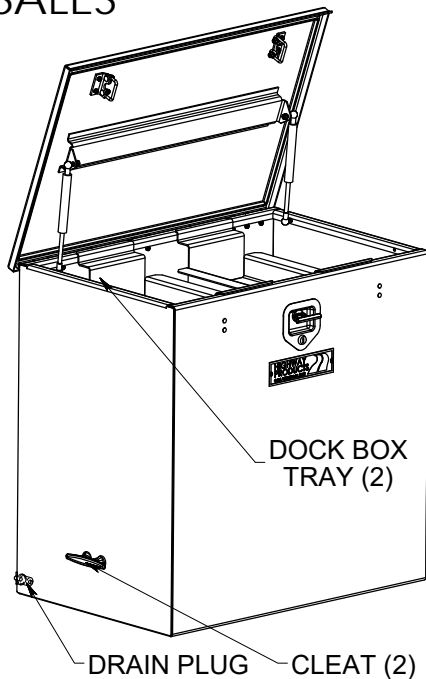

PRELIMINARY-SALES

PC LX FI

OPTIONS	YES	NO
LOCK	2P	
ID PLATE	X	
GAS CYLINDER	X	
TRAY	X	
CHAINS		X
DRAIN HOLES	X	

MATERIAL:	1/8" ALUMINUM	PROJECT #:	3311
FINISH:	SMOOTH		

REVISION:	APVL BY:	ENG DATE:
	MSF	05/19/2020
OV1		