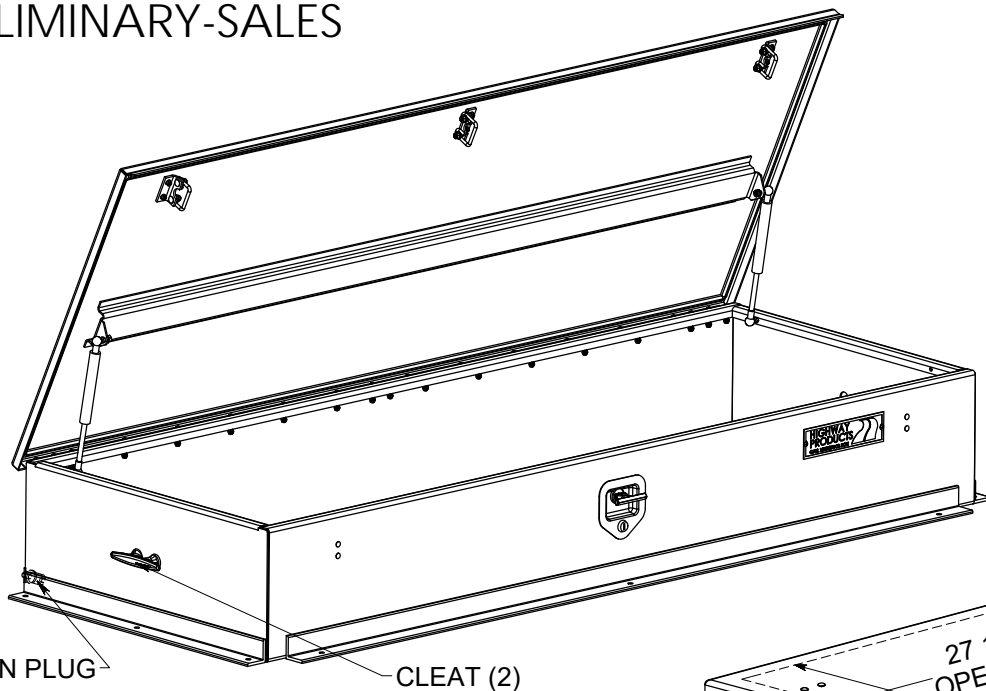

PRELIMINARY-SALES

PC LX FI

OPTIONS	YES	NO
LOCK	3P	
ID PLATE	X	
GAS CYLINDER	X	
TRAY		X
CHAINS		X
DRAIN HOLES		X

MATERIAL:	1/8" ALUMINUM		PROJECT #:	3423
FINISH:	SMOOTH			
REVISION:	APVL BY:	ENG DATE:		
	GDK	09/04/2020		
OV1				