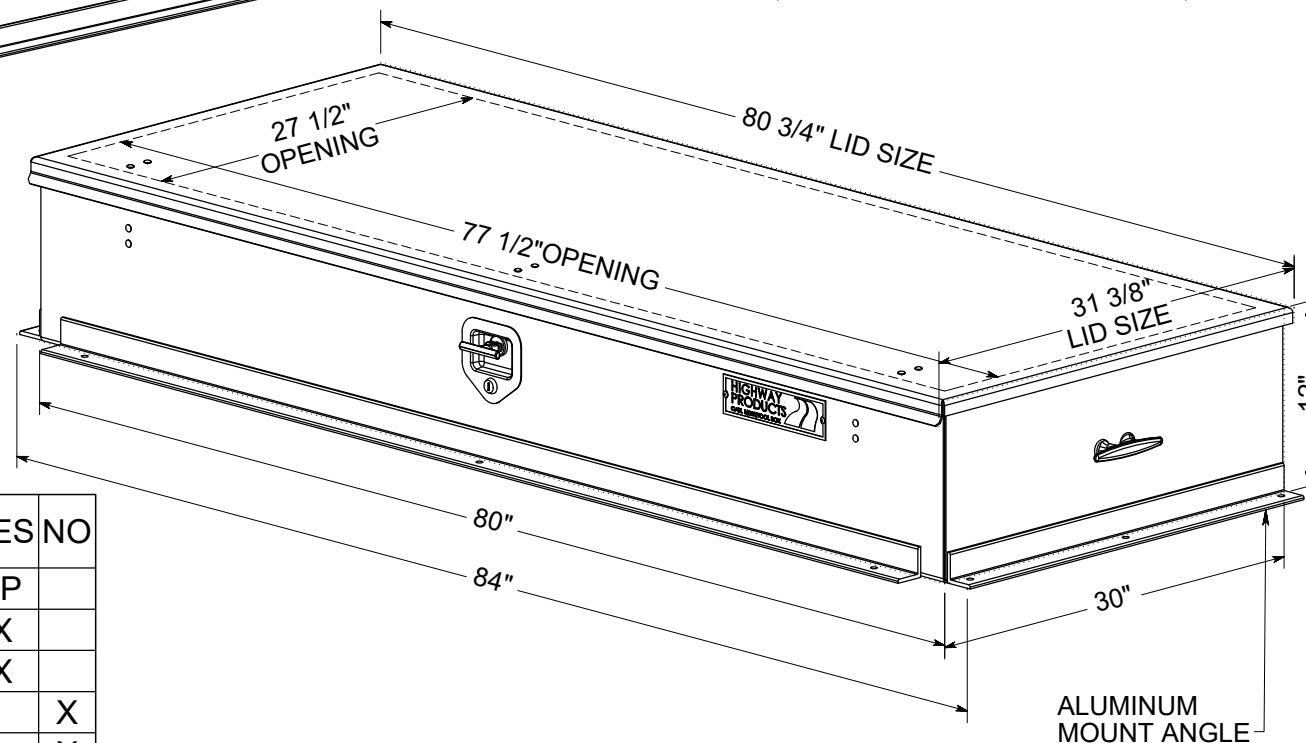

PRELIMINARY-SALES

PC LX FI

OPTIONS	YES	NO
LOCK	3P	
ID PLATE	X	
GAS CYLINDER	X	
TRAY		X
CHAINS		X
DRAIN HOLES		X

MATERIAL:	1/8" ALUMINUM		PROJECT #:	3423
FINISH:	SMOOTH			
REVISION:	APVL BY:	ENG DATE:		
	GDK	09/04/2020		
OV1				