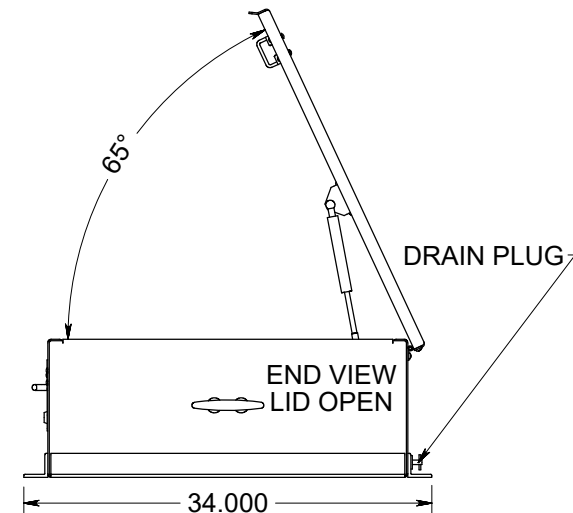

PRELIMINARY-SALES

PC LX FI

OPTIONS	YES	NO
LOCK	3P	
ID PLATE	X	
GAS CYLINDER	X	
TRAY		X
CHAINS		X
DRAIN HOLES		X

MATERIAL:	1/8" ALUMINUM		PROJECT #:	3423
FINISH:	SMOOTH			
REVISION:	APVL BY:	ENG DATE:		
	GDK	09/04/2020		
OV1				