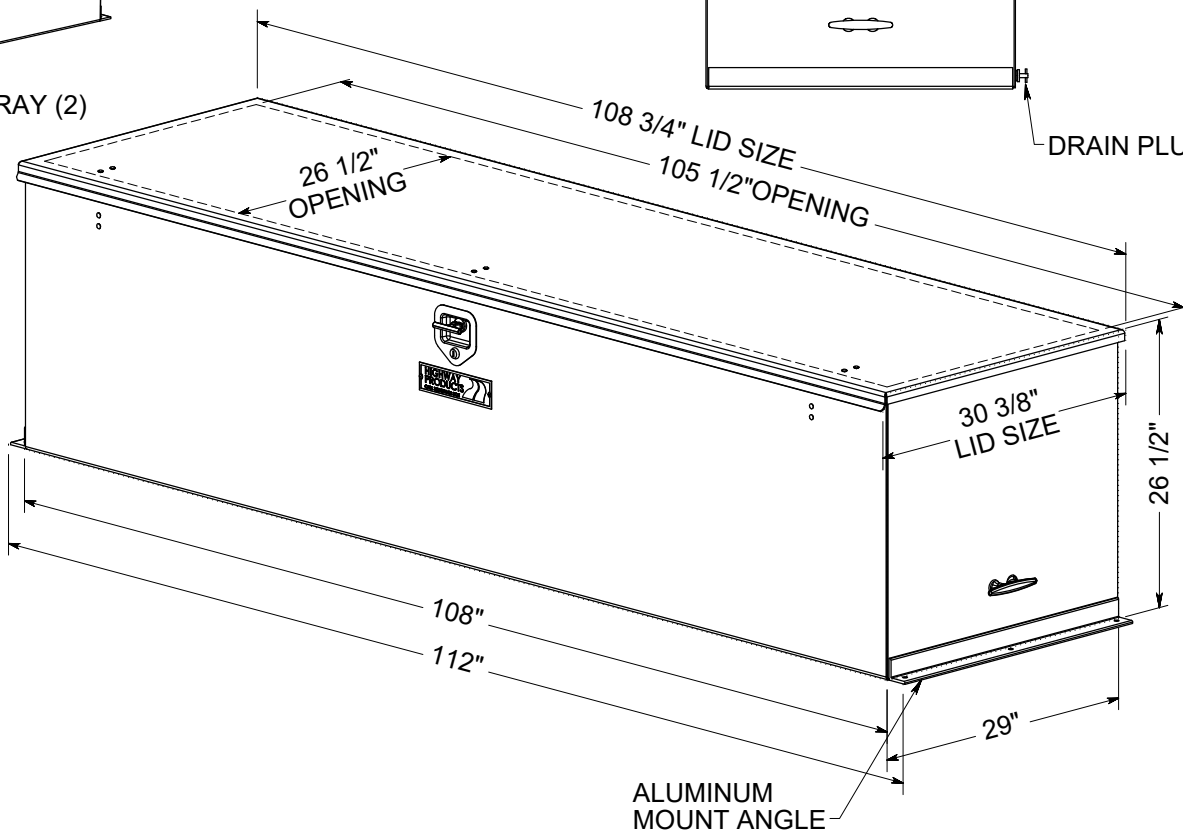

PC LX FI

OPTIONS	YES	NO
LOCK	3P	
ID PLATE	X	
GAS CYLINDER	X	
TRAY	X	
CHAINS		X
DRAIN HOLES	X	

MATERIAL:	1/8" ALUMINUM	PROJECT #:	4192
FINISH:	SMOOTH		

REVISION:	APVL BY:	ENG DATE:
AA	MAS	08/15/2022
OV1		