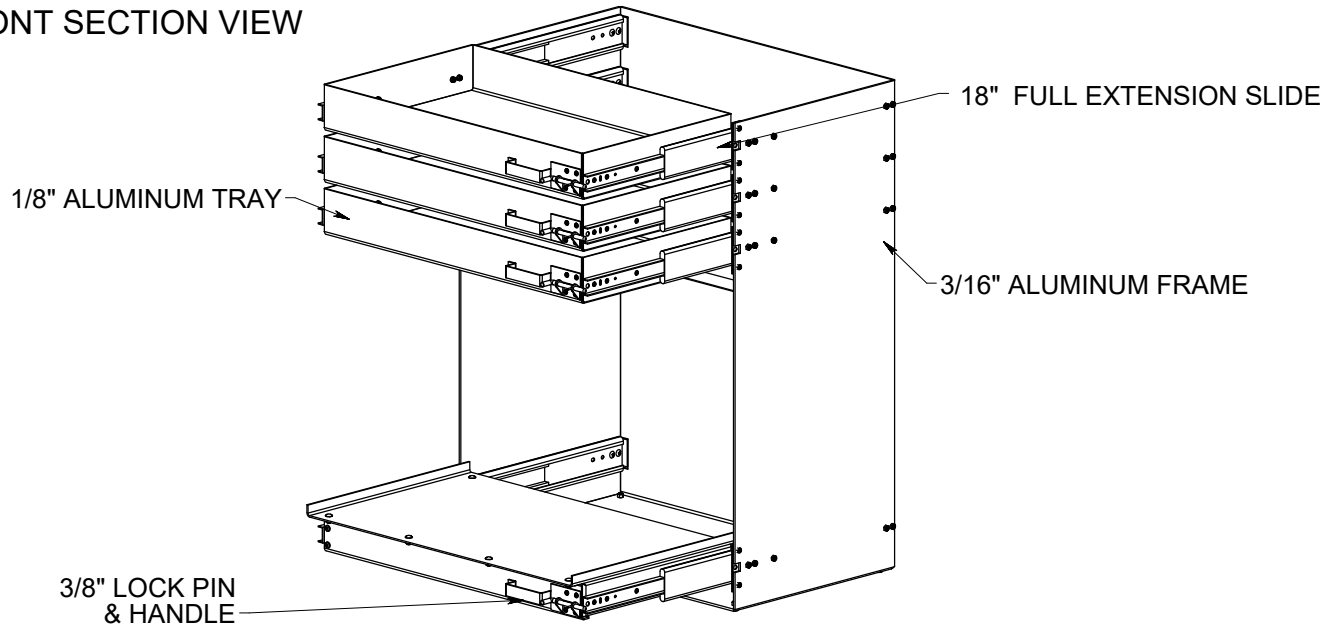

PC LX FI

4 DRAWER SLIDE

MATERIAL:		ALUMINUM		PROJECT #:	3853
FINISH:		SMOOTH			
REVISION:	APVL BY:	ENG DATE:			
AA	EBF	01/18/2022			
Ov1					