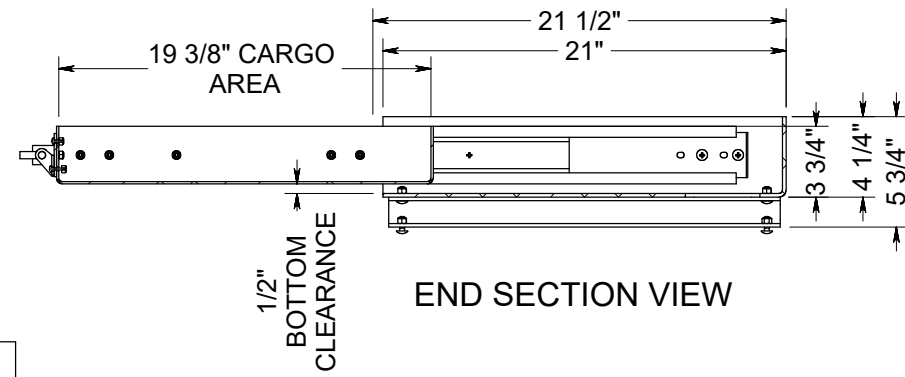

PC LX FI

FRONT SECTION VIEW

END SECTION VIEW

MATERIAL:		<b>ALUMINUM</b>		PROJECT #:	<b>4030</b>
FINISH:		<b>SMOOTH</b>			
REVISION:	APVL BY:	ENG DATE:			
<b>AA</b>	CRR	03/28/2022			
Ov1					