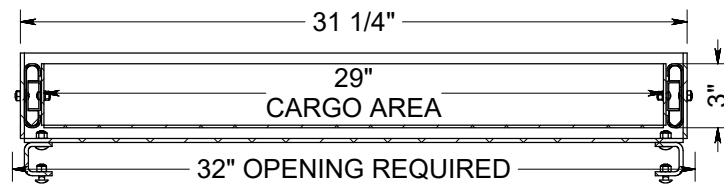

PC LX FI

FRONT SECTION VIEW

END SECTION VIEW

MATERIAL:		<b>ALUMINUM</b>		PROJECT #:	<b>4030</b>
FINISH:		<b>SMOOTH</b>			
REVISION:	APVL BY:	ENG DATE:			
<b>AA</b>	CRR	03/28/2022			
Ov1					