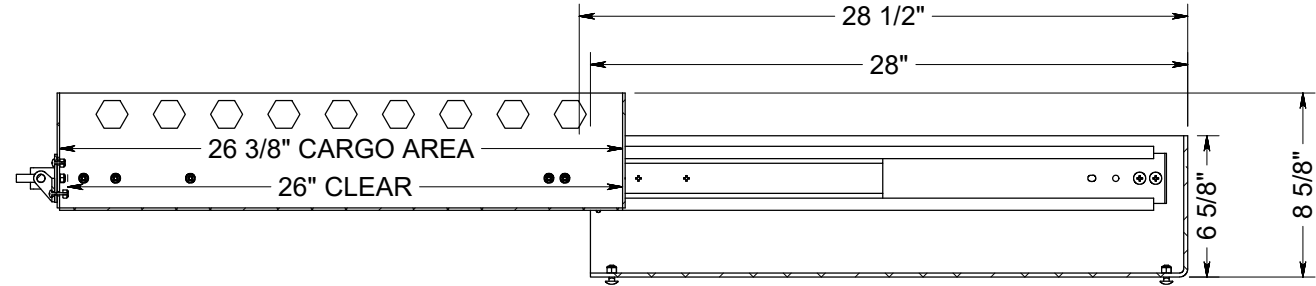

FRONT SECTION VIEW

END SECTION VIEW

PC LX FI

1/8" ALUMINUM TRAY

MATERIAL:		ALUMINUM		PROJECT #:	3700
FINISH:		SMOOTH			
REVISION:	APVL BY:	ENG DATE:			
AA	EBF	05/14/2021			
Ov1					

HIGHWAY PRODUCTS
1-800-TOOL BOX
FAX 1-800-465-9545
800TOOLBOX.COM