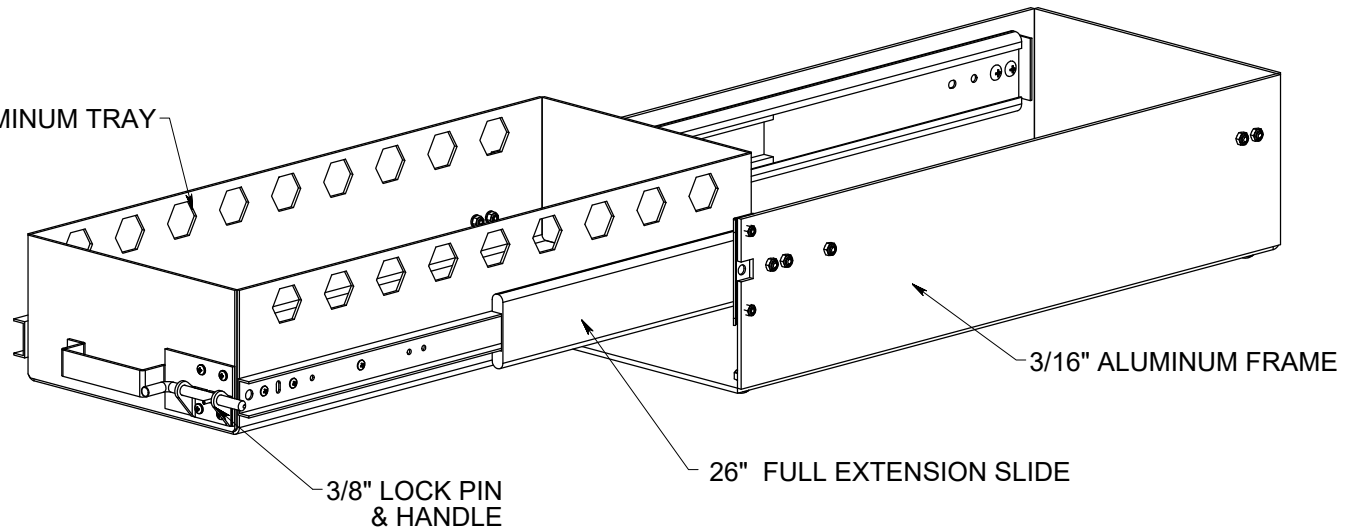

FRONT SECTION VIEW

END SECTION VIEW

PC LX FI

1/8" ALUMINUM TRAY

MATERIAL:		ALUMINUM		PROJECT #:	3700
FINISH:		SMOOTH			
REVISION:	APVL BY:	ENG DATE:			
AA	EBF	05/14/2021			
Ov1					

HIGHWAY PRODUCTS
1-800-TOOL BOX
FAX 1-800-465-9545
800TOOLBOX.COM