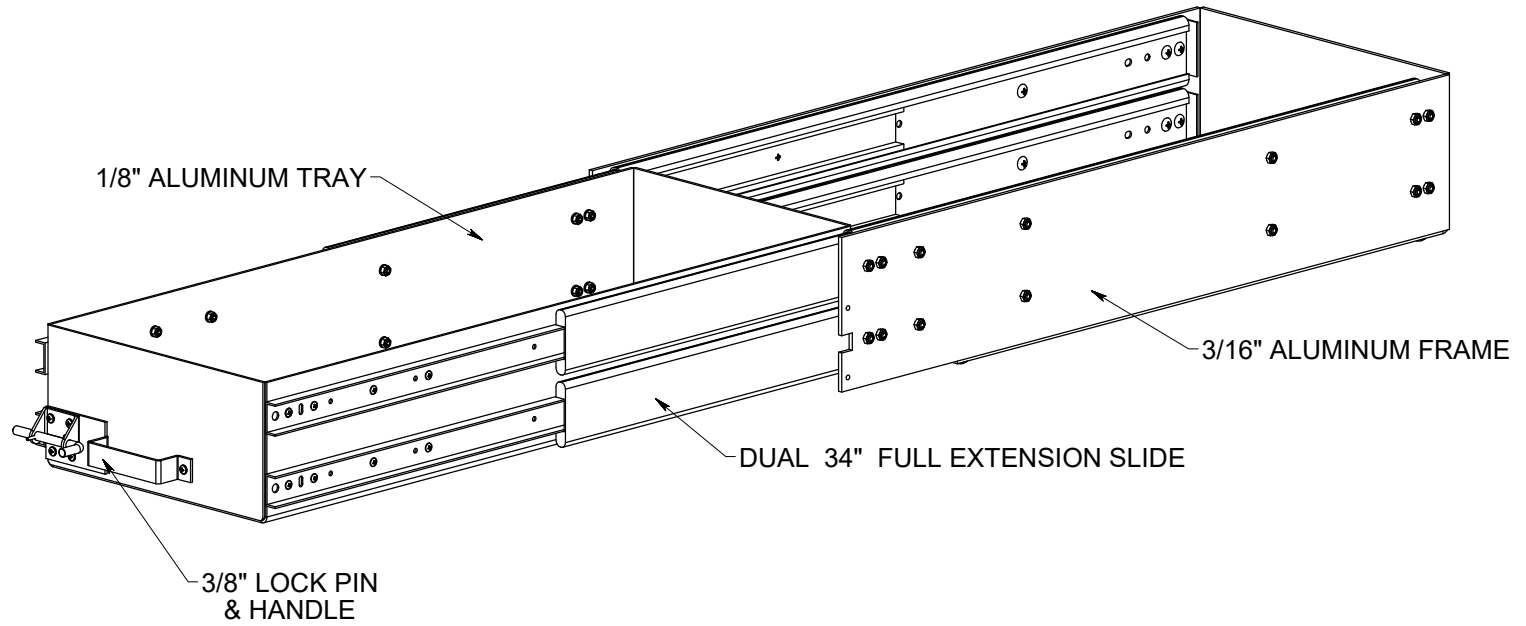

FRONT SECTION VIEW

END SECTION VIEW

PC LX FI

MATERIAL:		<b>ALUMINUM</b>		PROJECT #:	<b>2206</b>
FINISH:		<b>SMOOTH</b>			
REVISION:	APVL BY:	ENG DATE:			
<b>AA</b>	EBF	08/09/2018			
Ov1					