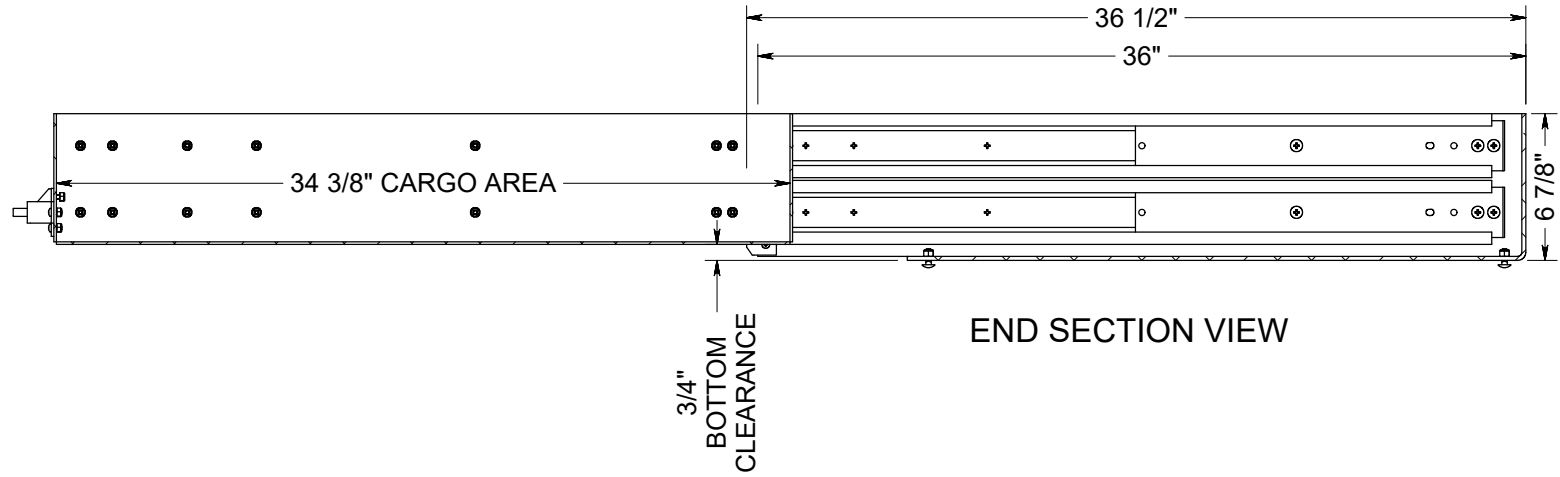

FRONT SECTION VIEW

END SECTION VIEW

PC LX FI

MATERIAL:		<b>ALUMINUM</b>		PROJECT #:	<b>2206</b>
FINISH:		<b>SMOOTH</b>			
REVISION:	APVL BY:	ENG DATE:			
<b>AA</b>	EBF	08/09/2018			
Ov1					