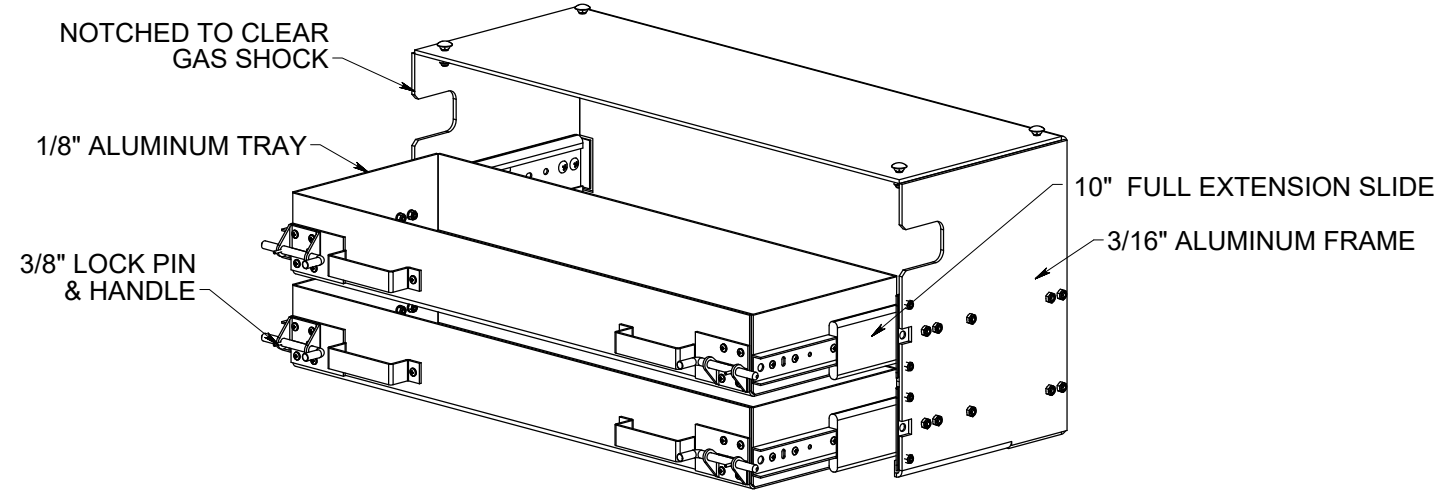

PC LX FI

SERVICE BODY FRONT BOX
RV DRAWER

MATERIAL:		ALUMINUM		PROJECT #:	2253
FINISH:		SMOOTH			
REVISION:	APVL BY:	ENG DATE:			
AA	EBF	09/11/2018			
Ov1					

HIGHWAY PRODUCTS
1-800-TOOL BOX
FAX 1-800-465-9545
800TOOLBOX.COM