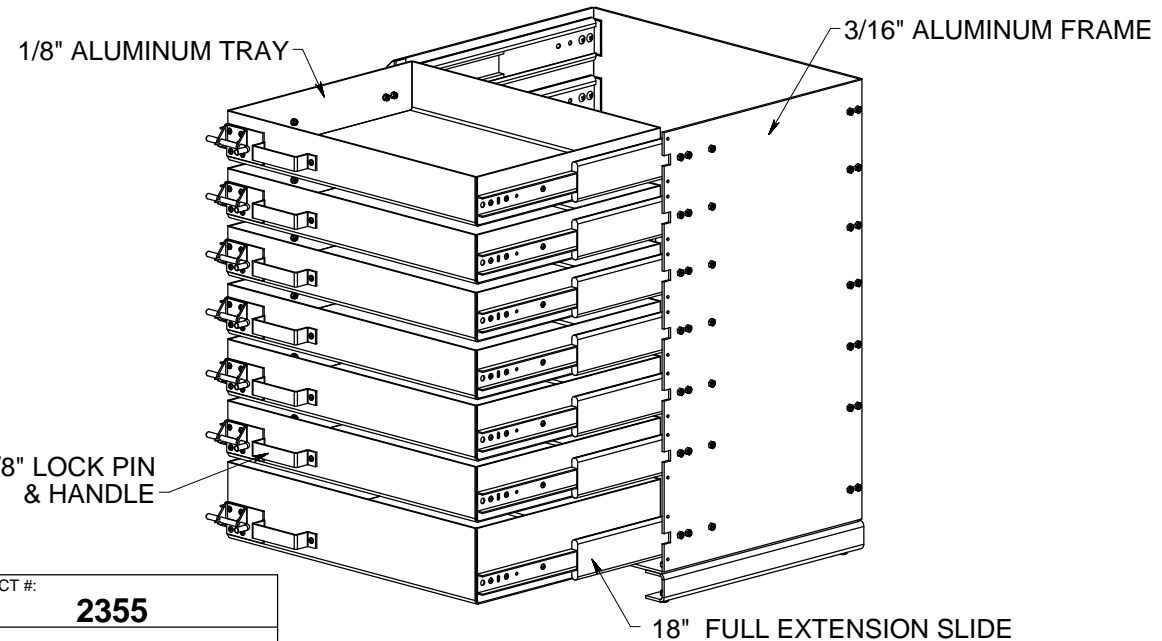

PC LX FI

FITS IN 590-03-002

MATERIAL:		ALUMINUM		PROJECT #:	2355
FINISH:		SMOOTH			
REVISION:	APVL BY:	ENG DATE:			
AA	JMG	10/22/2018			
Ov1					

HIGHWAY PRODUCTS
1-800-TOOL BOX
FAX 1-800-465-9545
800TOOLBOX.COM