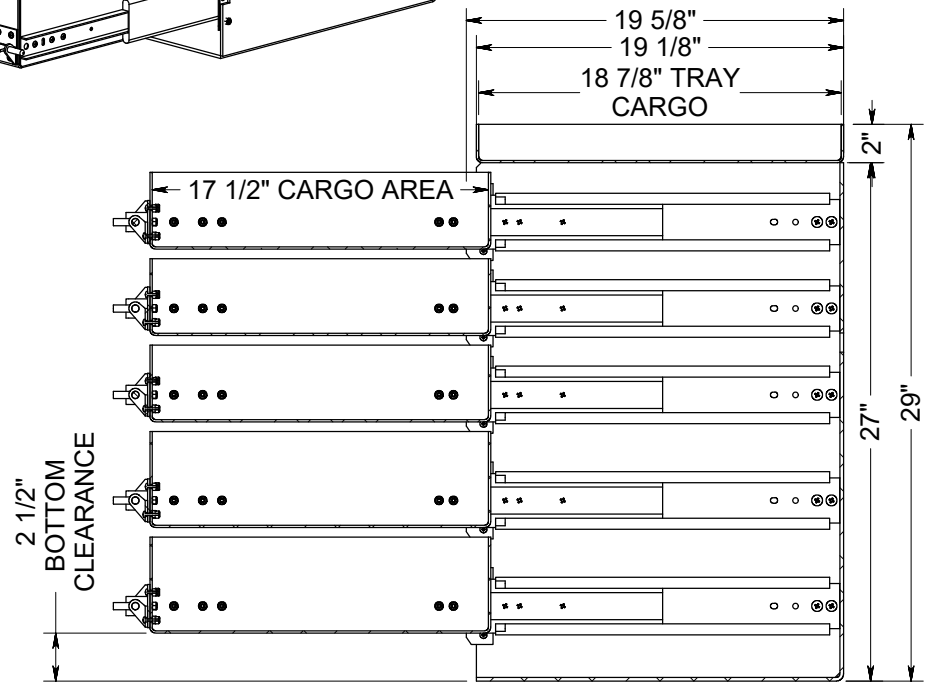

FRONT SECTION VIEW

END SECTION VIEW

**SERVICE BODY FRONT BOX
RV DRAWER
FITS IN 9059-01-044**

PC LX FI

MATERIAL:		ALUMINUM		PROJECT #:		2476	
FINISH:		SMOOTH					
REVISION:	APVL BY:	ENG DATE:					
AA	EBF	01/08/2019					
Ov1							