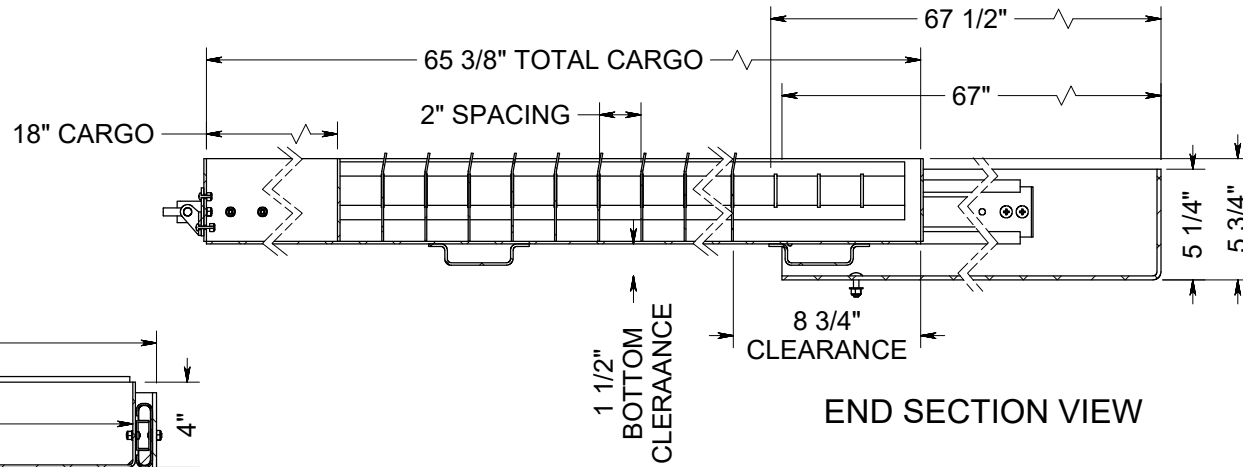

1/8" ALUMINUM TRAY

3/16" ALUMINUM FRAME

60" FULL EXTENSION SLIDE

BOTTOM STIFFENERS

3/8" LOCK PIN & HANDLE

PC LX FI

MATERIAL: <b>3/16" ALUMINUM</b>		PROJECT #: <b>4049</b>
FINISH: <b>SMOOTH</b>		
REVISION: <b>AA</b>	APVL BY: <b>CRR</b>	ENG DATE: <b>10/27/2022</b>
Ov1		